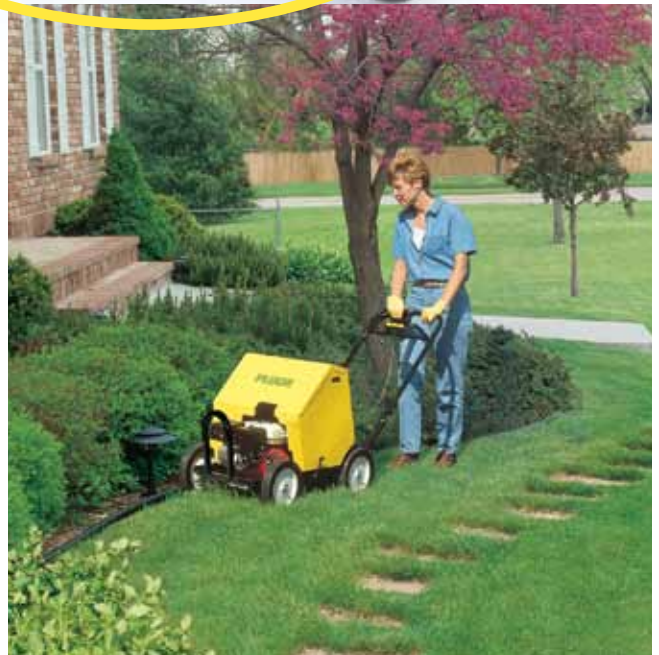

MICHAEL LEGASSE

Green Thumb Lawn Service, Brewer, ME

My aerators just run and run. Plugrs are so simple that all we have to do is occasionally change tines or belts and we are ready to aerate.